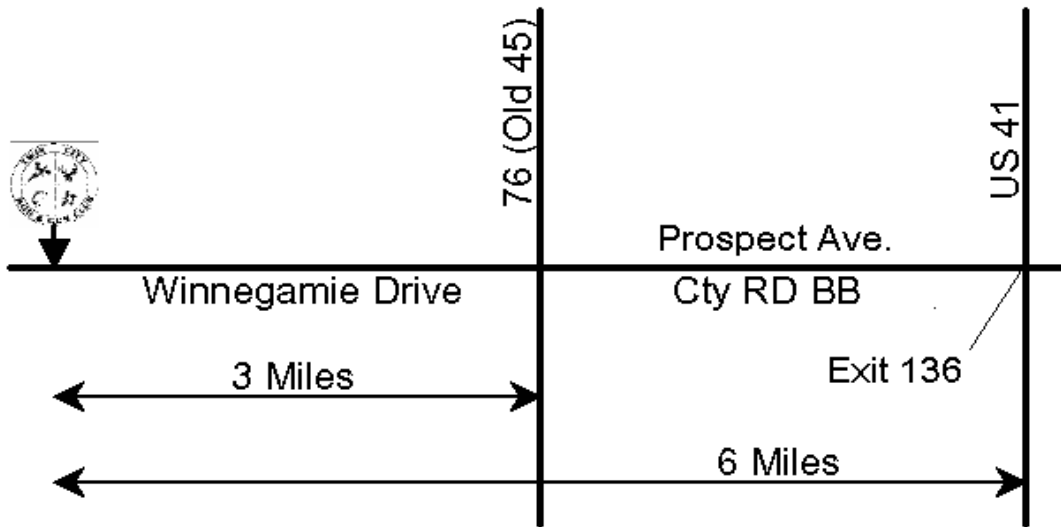

Twin City Rod & Gun Club Inc

W7832 Winnegamie Drive Neenah, 54956, (920) 757-6135

From US-41, Exit 136 West (Prospect Avenue /County BB). This is on the south side of Appleton. Go west on BB approximately 6 miles. Range is on North side of BB just past Winnagmie golf course which is on the south side of the rd.

GPS Coordinates

Main Range: 44°14'39"N — 88°35'03"W or in decimal minutes 44°14.65'N — 88°35.05'W

Sporting Clays: 44°14'39"N — 88°34'49"W or in decimal minutes 44°14.65'N — 88°34.81'W

Archery: 44°14'46"N — 88°34'35"W or in decimal minutes 44°14.76'N — 88°34.58'W